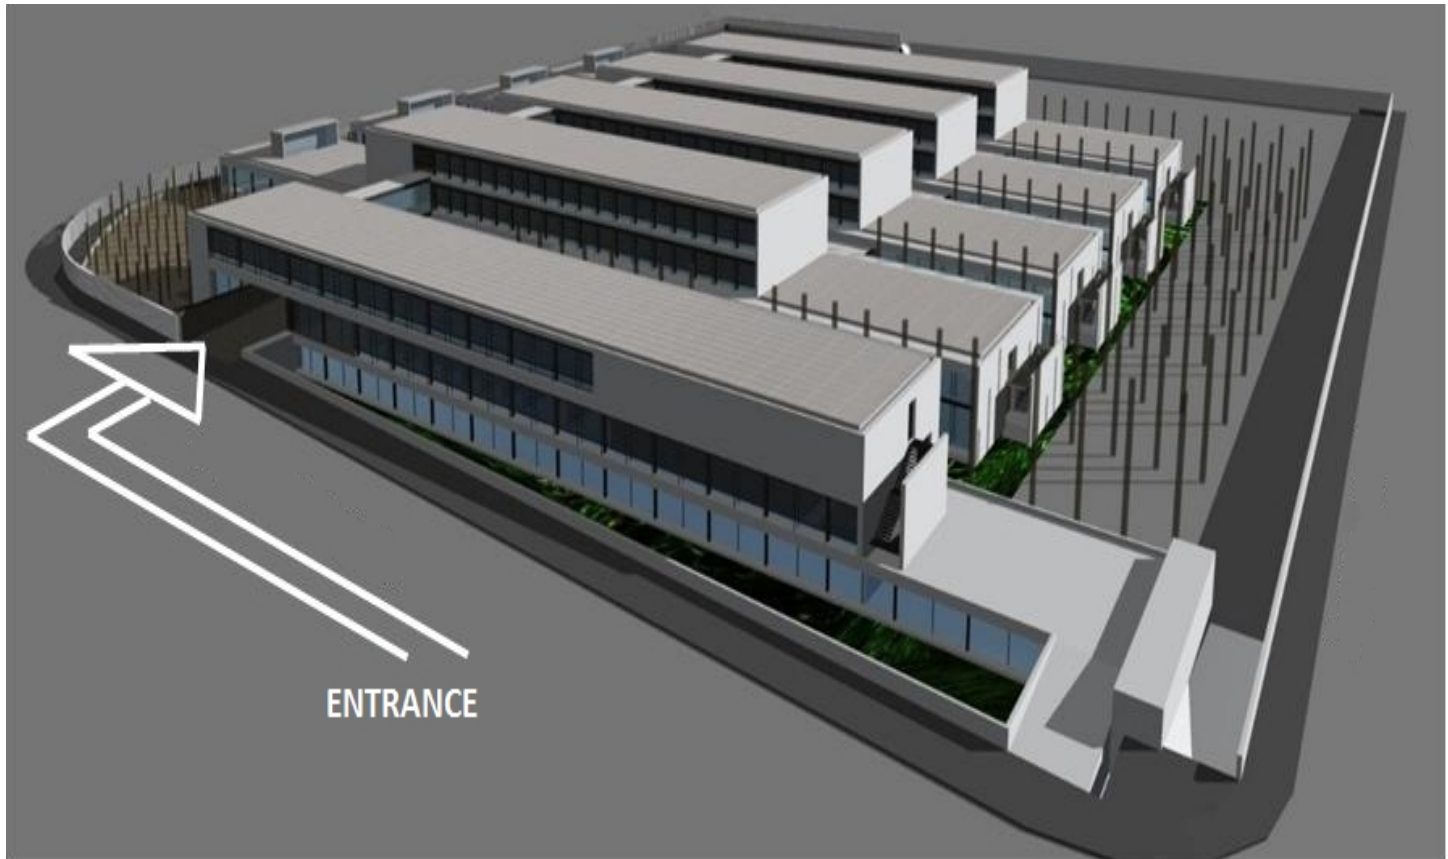

ETSE

Written by Administrator

Friday, 29 July 2011 21:09 - Last Updated Thursday, 10 May 2012 16:24

EATIS'12 will be held in ETSE (Escola Tècnica Superior d'Enginyeria /School of Engineering).

The School of Engineering is situated on the Burjassot Campus (Valencia). The campus is located next to the CV-35 motorway (from Valencia to Llíria and Ademus) and in front of the Radio Televisión Valenciana (C9) building, in the north east area of the city.

<http://www.uv.es/etse>

How to get to the ETSE (CONFERENCE VENUE) by public transport:

- Bus service 63 (Xàtiva-Nuevas Facultad) This service starts from Calle Játiva, next to Valencia railway station, and ends next to the entrance of the School of Engineering.
- Tram service 4 from Valencia towards the Feria de Muestras. TVV stop is located next to the entrance of the School of Engineering.

How to get to the ETSE by car:

- Follow the CV-35 motorway (Lliria-Ademuz); the campus is next to it and perfectly visible.
- From the centre of Valencia, you can gain access to it from the Av. Del Palacio de Congresos exit.