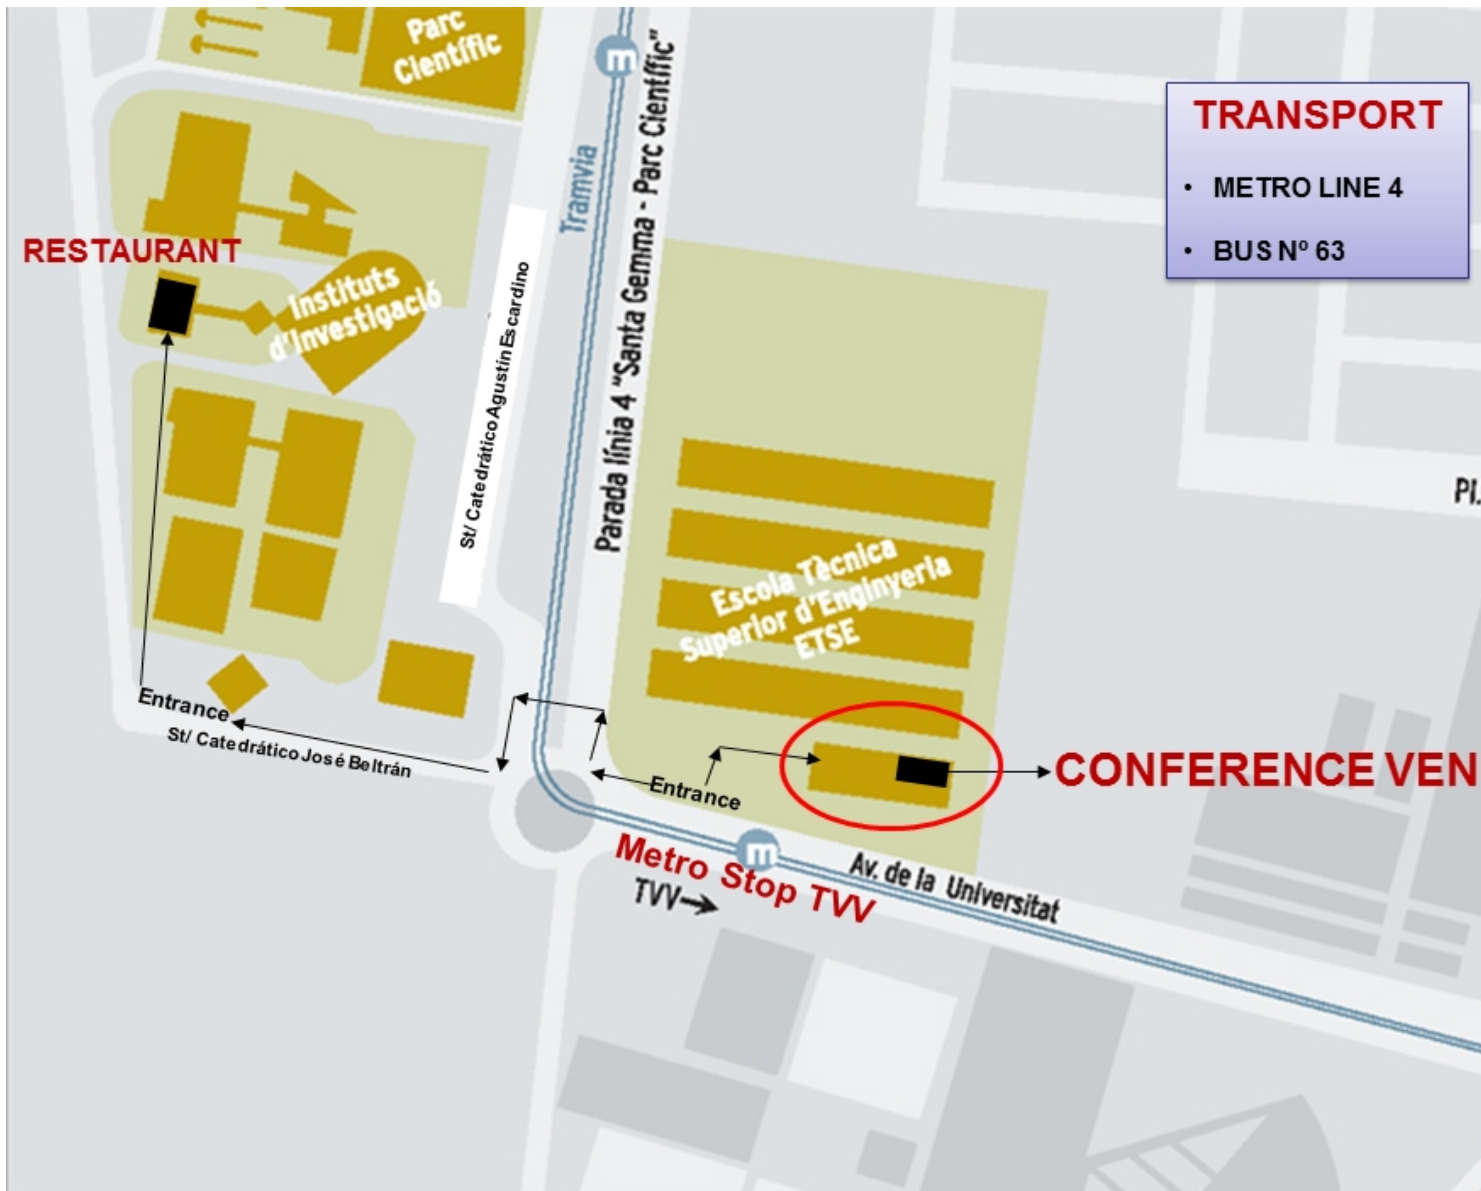

ETSE

Written by Administrator

Friday, 29 July 2011 21:09 - Last Updated Thursday, 10 May 2012 16:24

EATIS'12 will be held in ETSE (Escola Tècnica Superior d'Enginyeria /School of Engineering).

The School of Engineering is situated on the Burjassot Campus (Valencia). The campus is located next to the CV-35 motorway (from Valencia to Llíria and Ademus) and in front of the Radio Televisión Valenciana (C9) building, in the north east area of the city.

ETSE

Written by Administrator

Friday, 29 July 2011 21:09 - Last Updated Thursday, 10 May 2012 16:24

The address is:

Escola Tècnica Superior d'Enginyeria
Universitat de València
Avd de la Universitat S/N
Burjassot València 46100 SPAIN

<http://www.uv.es/etse>

How to get to the ETSE (CONFERENCE VENUE) by public transport:

- Bus service 63 (Xàtiva-Nuevas Facultad) This service starts from Calle Játiva, next to Valencia railway station, and ends next to the entrance of the School of Engineering.
- Tram service 4 from Valencia towards the Feria de Muestras. TVV stop is located next to the entrance of the School of Engineering.

How to get to the ETSE by car:

- Follow the CV-35 motorway (Lliria-Ademuz); the campus is next to it and perfectly visible.
- From the centre of Valencia, you can gain access to it from the Av. Del Palacio de Congresos exit.