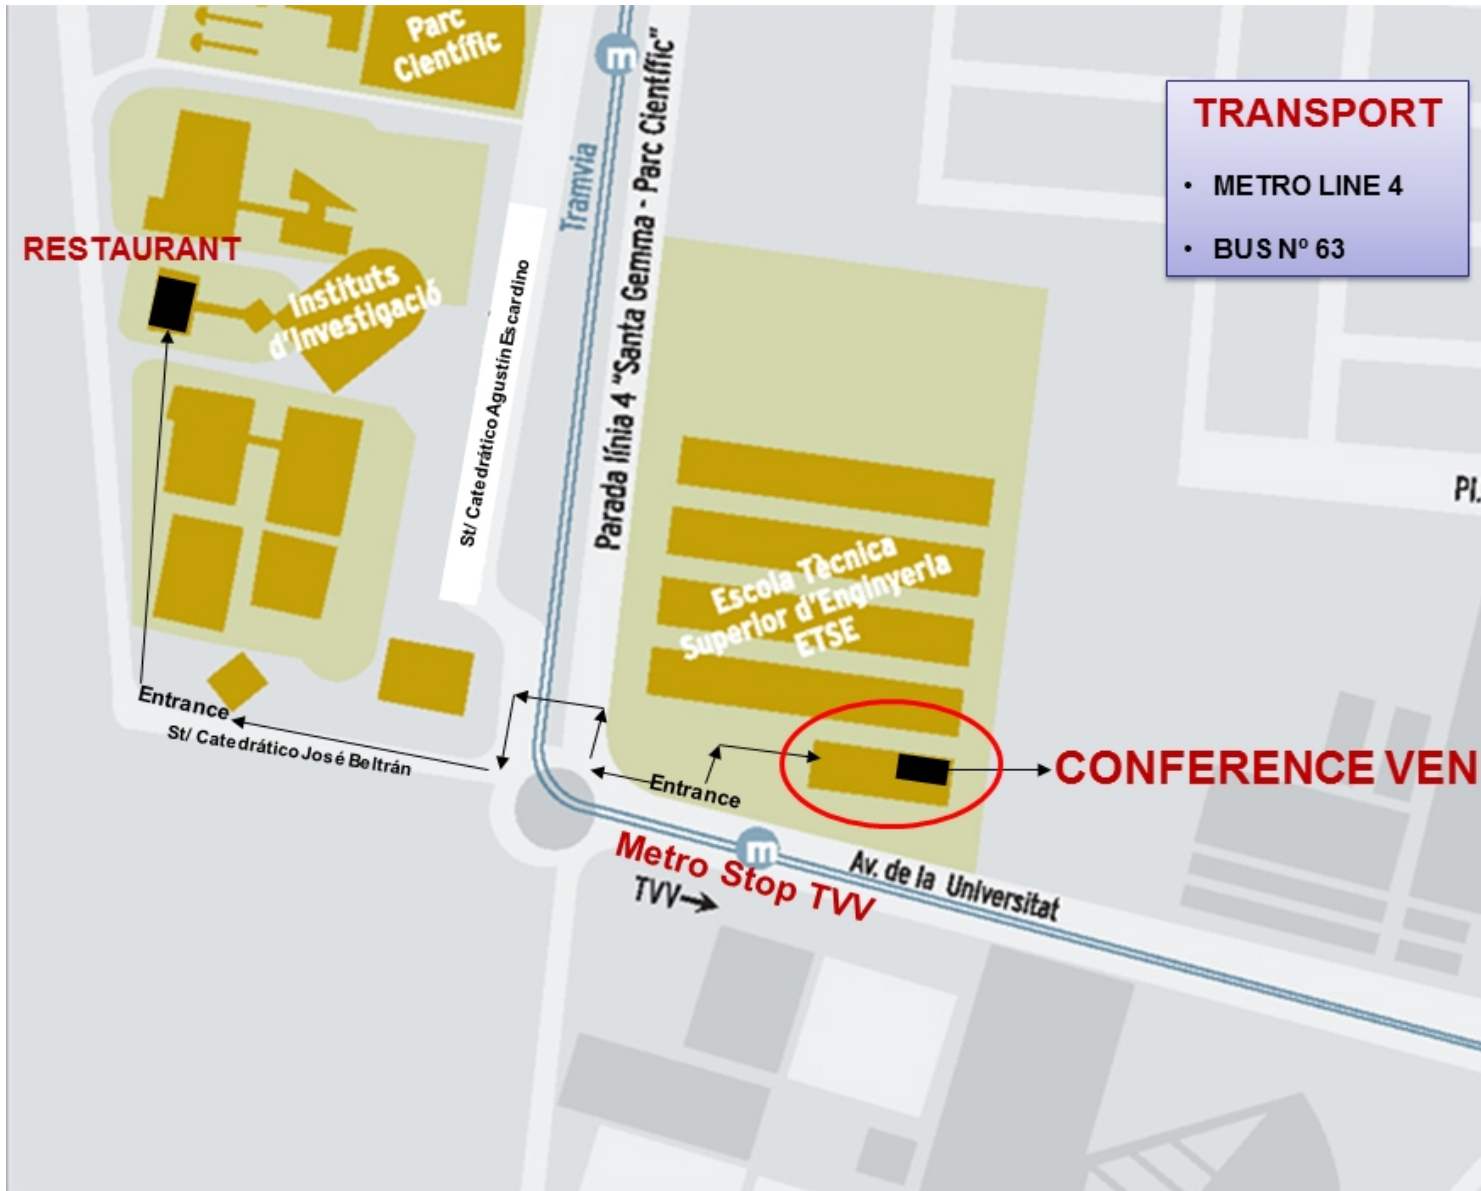

EATIS'12 will be held in ETSE (Escola Tècnica Superior d'Enginyeria /School of Engineering).

The School of Engineering is situated on the Burjassot Campus (Valencia). The campus is located next to the CV-35 motorway (from Valencia to Llíria and Ademus) and in front of the Radio Televisión Valenciana (C9) building, in the north east area of the city.

The address is:

Escola Tècnica Superior d'Enginyeria
Universitat de València
Avd de la Universitat S/N
Burjassot València 46100 SPAIN

<http://www.uv.es/etse>

How to get to the ETSE (CONFERENCE VENUE) by public transport:

- Bus service 63 (Xàtiva-Nuevas Facultad) This service starts from Calle Játiva, next to Valencia railway station, and ends next to the entrance of the School of Engineering.
- Tram service 4 from Valencia towards the Feria de Muestras. TVV stop is located next to the entrance of the School of Engineering.

How to get to the ETSE by car:

- Follow the CV-35 motorway (Lliria-Ademuz); the campus is next to it and perfectly visible.
- From the centre of Valencia, you can gain access to it from the Av. Del Palacio de Congresos exit.