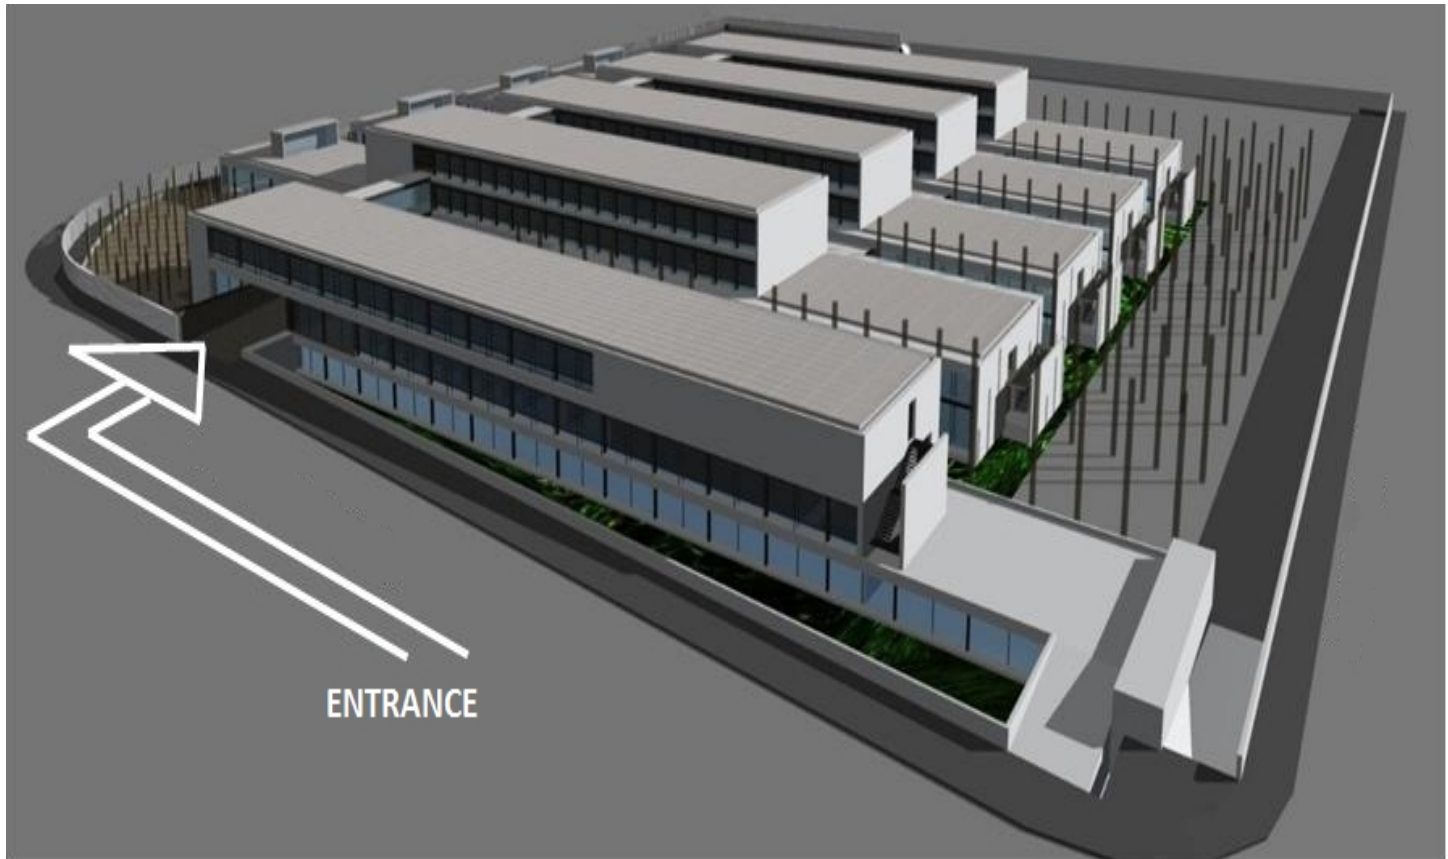

## ETSE

Written by Administrator

Friday, 29 July 2011 21:09 - Last Updated Thursday, 10 May 2012 16:24

---

**EATIS'12 will be held in ETSE (Escola Tècnica Superior d'Enginyeria /School of Engineering).**

The School of Engineering is situated on the Burjassot Campus (Valencia). The campus is located next to the CV-35 motorway (from Valencia to Llíria and Ademus) and in front of the Radio Televisión Valenciana (C9) building, in the north east area of the city.

## How to get to the ETSE (CONFERENCE VENUE) by public transport:

- Bus service 63 (Xàtiva-Nuevas Facultad) This service starts from Calle Játiva, next to Valencia railway station, and ends next to the entrance of the School of Engineering.
- Tram service 4 from Valencia towards the Feria de Muestras. TVV stop is located next to the entrance of the School of Engineering.

## How to get to the ETSE by car:

- Follow the CV-35 motorway (Lliria-Ademuz); the campus is next to it and perfectly visible.
- From the centre of Valencia, you can gain access to it from the Av. Del Palacio de Congresos exit.