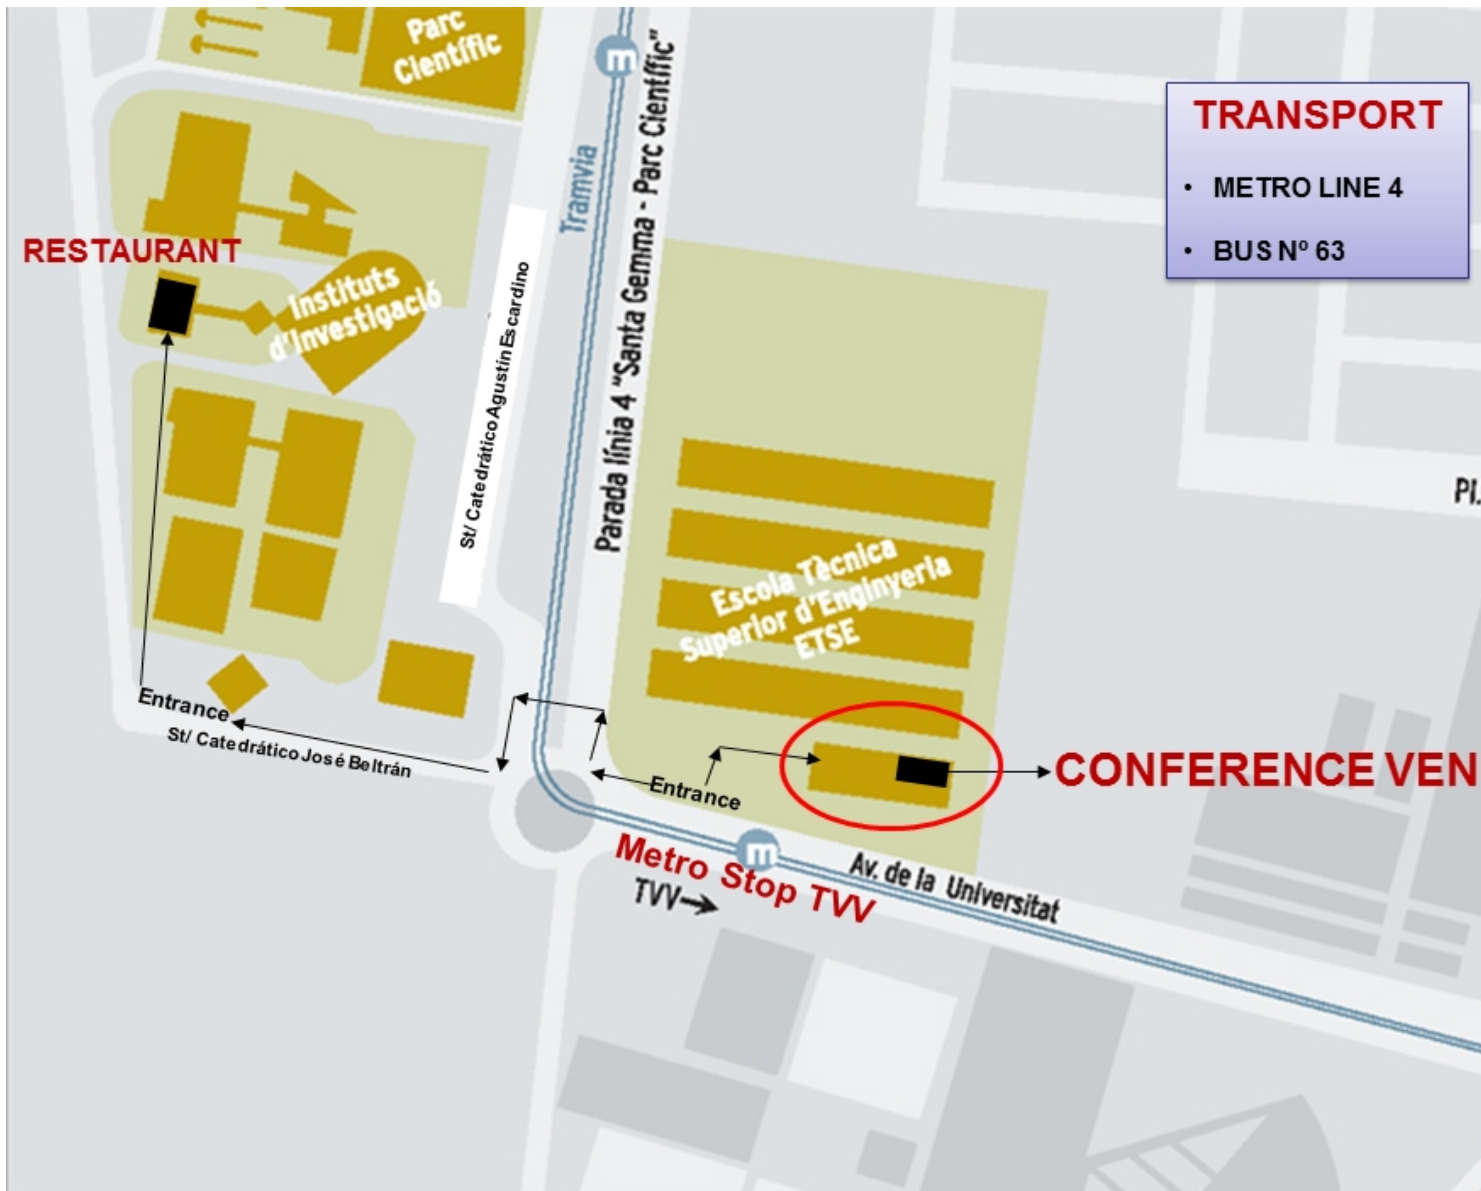

## ETSE

Written by Administrator

Friday, 29 July 2011 21:09 - Last Updated Thursday, 10 May 2012 16:24

---

**EATIS'12 will be held in ETSE (Escola Tècnica Superior d'Enginyeria /School of Engineering).**

The School of Engineering is situated on the Burjassot Campus (Valencia). The campus is located next to the CV-35 motorway (from Valencia to Llíria and Ademus) and in front of the Radio Televisión Valenciana (C9) building, in the north east area of the city.

## ETSE

Written by Administrator

Friday, 29 July 2011 21:09 - Last Updated Thursday, 10 May 2012 16:24

---

The address is:

Escola Tècnica Superior d'Enginyeria  
Universitat de València  
Avd de la Universitat S/N  
Burjassot València 46100 SPAIN

## How to get to the ETSE (CONFERENCE VENUE) by public transport:

- Bus service 63 (Xàtiva-Nuevas Facultad) This service starts from Calle Játiva, next to Valencia railway station, and ends next to the entrance of the School of Engineering.
- Tram service 4 from Valencia towards the Feria de Muestras. TVV stop is located next to the entrance of the School of Engineering.

## How to get to the ETSE by car:

- Follow the CV-35 motorway (Lliria-Ademuz); the campus is next to it and perfectly visible.
- From the centre of Valencia, you can gain access to it from the Av. Del Palacio de Congresos exit.